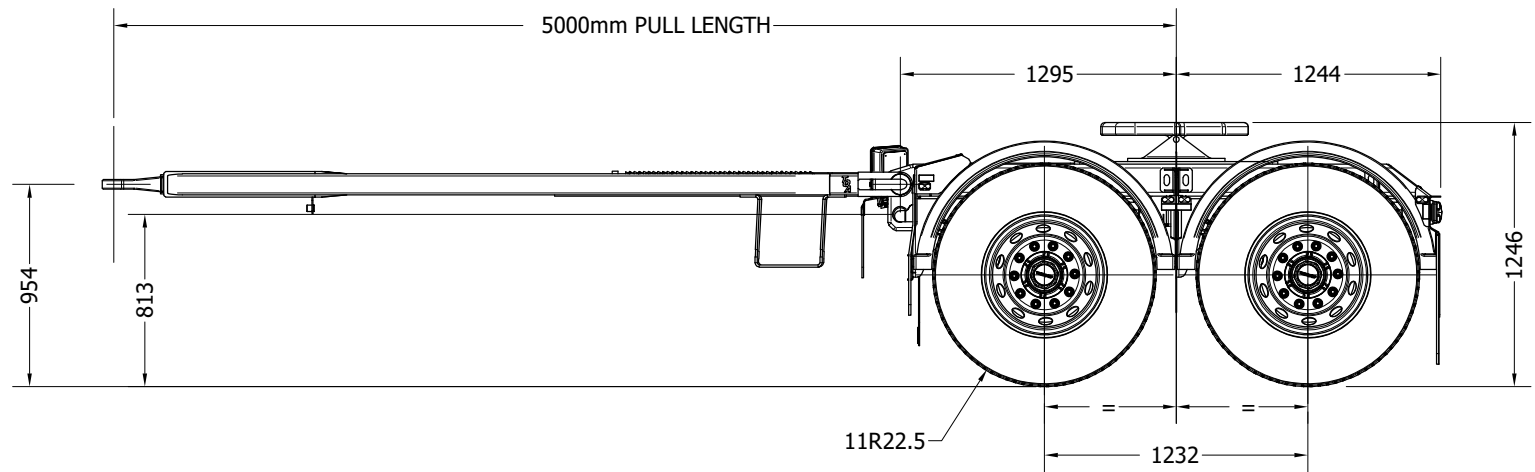

**AIR BRAKE SERVICES
TRAILQUIP**

1898 Ipswich Rd, Rocklea
QLD, 4106, Australia
www.abstrailquip.com

T.: (07) 3274 6046
F.: (07) 3274 6048

ABN: 89 126 053 521

Air Brakes Axles Suspensions Rims Lights Landing Legs

REV	DESCRIPTION OF CHANGE	DATE	INITIALS	APPROVED

Copyright © ABS Trailquip Pty Ltd

DRAWN	WW	3/04/2019
CHECKED		
MFG		
APPROVED		
SHEET 1 OF 1	SCALE	1 / 25

SIZE	A3	PROJECT / JOB	DOLLY
TITLE	Tandem Converter Dolly General Arrangement		
PART NUMBER	FIT-DOL-020B