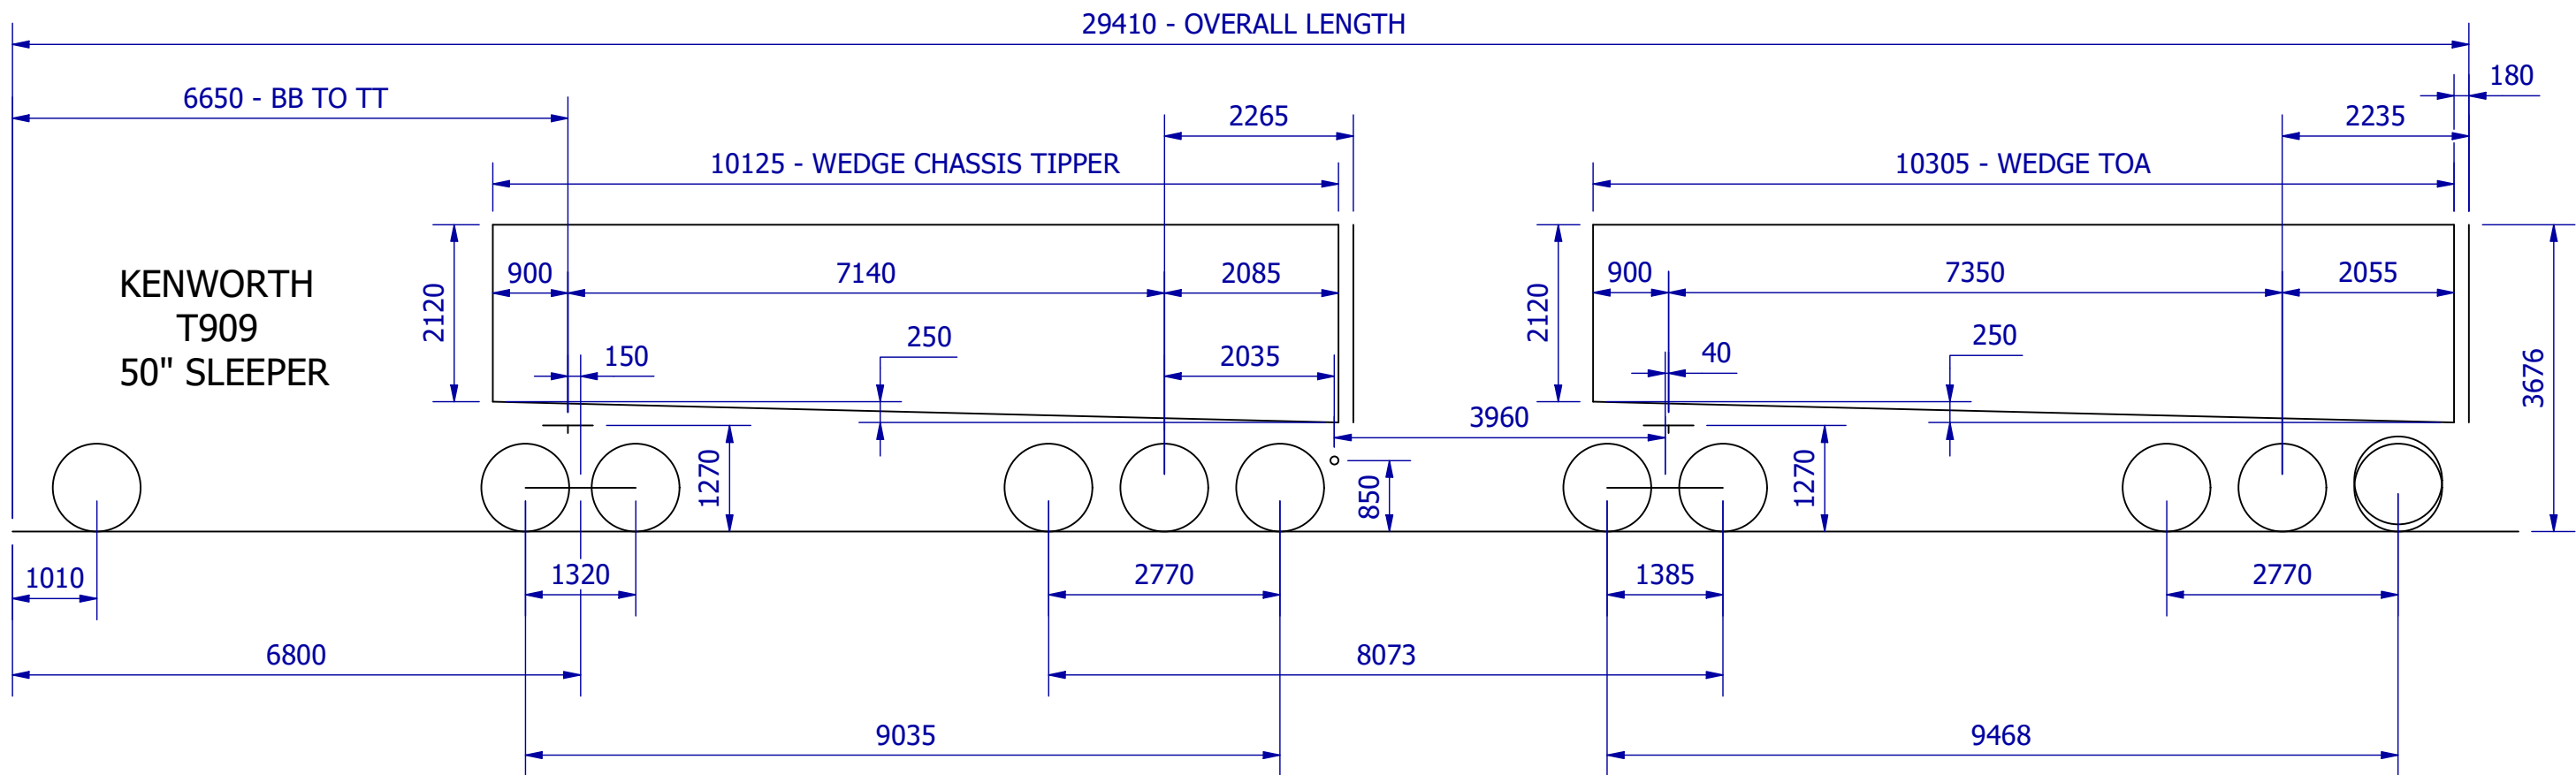

D. KROPP - 36.5M AB TRIPLE ROAD TRAIN			A3
Graham Lusty Trailers	Designed by ART	Date 16/11/2020	
KROPP ABT 220920 R2	Revision	Sheet 1 / 2	

D. KROPP - 36.5M AB TRIPLE ROAD TRAIN			A3
Graham Lusty Trailers	Designed by ART	Date 16/11/2020	
KROPP ABT 220920 R2	Revision	Sheet 2 / 2	