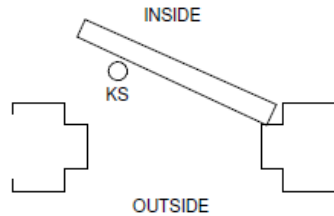

Cold Form Technologies Inc.

Suit Entrance Door - Specification

90 Minutes Fire Rating

Cold Form Technologies Inc.

Suit Entrance Door - Specification

ISOMETRIC VIEW

PLAN VIEW

ELEVATION VIEW

DETAIL

LEFT HAND (LH)

RIGHT HAND (RH)

SECTION