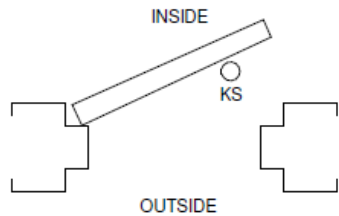

Cold Form Technologies Inc.

Suit Entrance Door - Specification

90 Minutes Fire Rating

Cold Form Technologies Inc.

Suit Entrance Door - Specification

ISOMETRIC VIEW

PLAN VIEW

ELEVATION VIEW

DETAIL

LEFT HAND (LH)

RIGHT HAND (RH)

SECTION