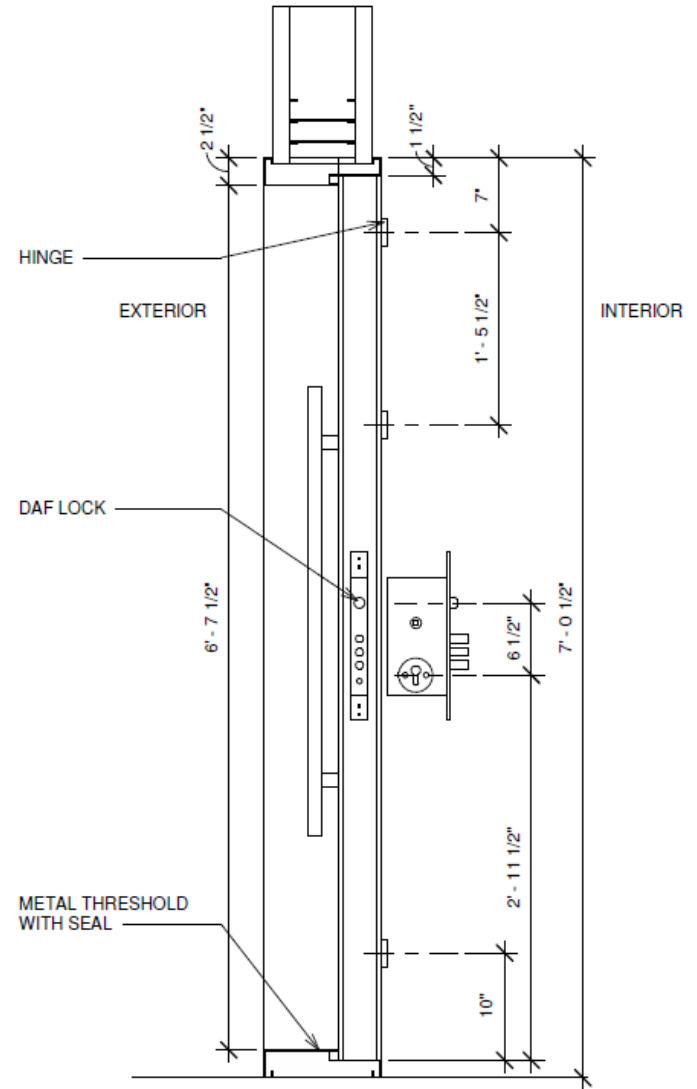

Cold Form Technologies Inc.

Suit Entrance Door - Specification

90 Minutes Fire Rating

Cold Form Technologies Inc.

Suit Entrance Door - Specification

ISOMETRIC VIEW

PLAN VIEW

ELEVATION VIEW

DETAIL

LEFT HAND (LH)

RIGHT HAND (RH)

SECTION