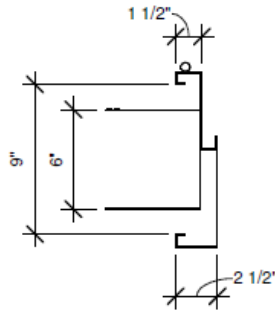

Cold Form Technologies Inc.

Suit Entrance Door - Specification

90 Minutes Fire Rating

Cold Form Technologies Inc.

Suit Entrance Door - Specification

ISOMETRIC VIEW

PLAN VIEW

ELEVATION VIEW

DETAIL

LEFT HAND (LH)

RIGHT HAND (RH)

SECTION