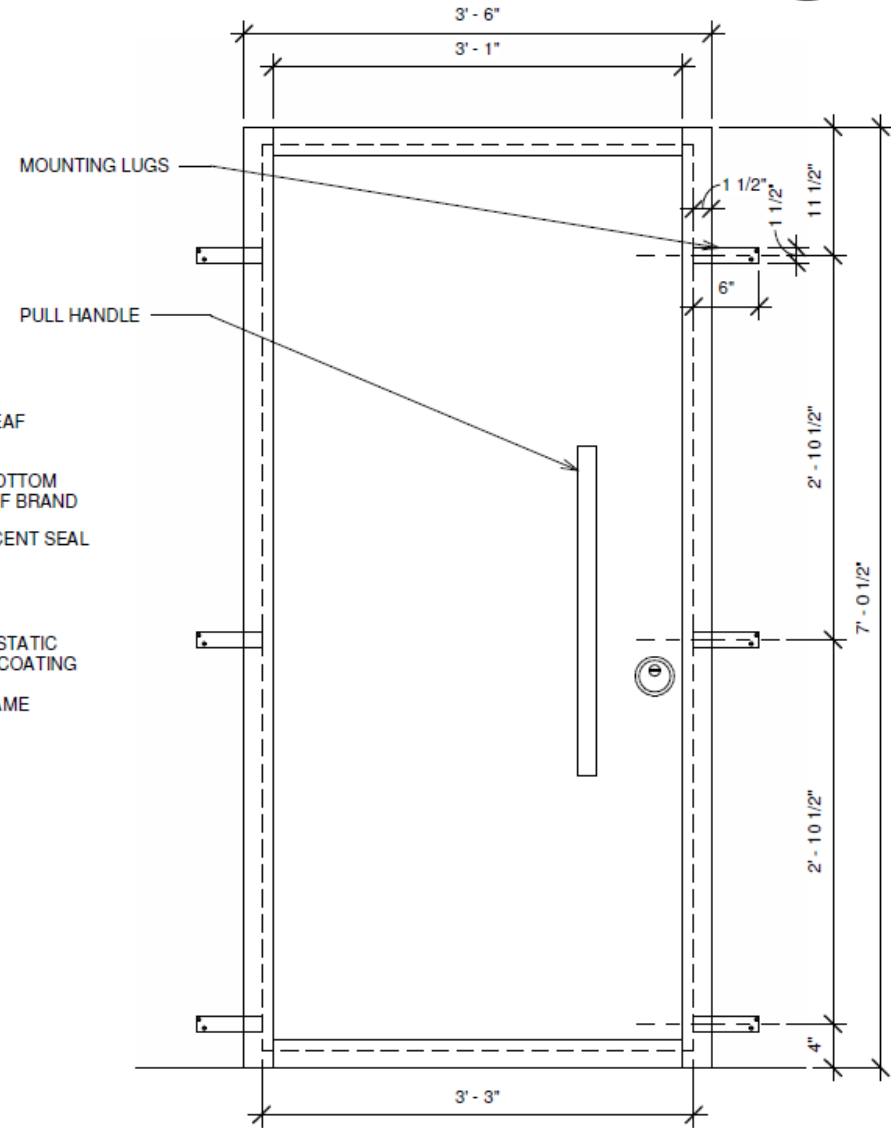

Cold Form Technologies Inc.

Suit Entrance Door - Specification

90 Minutes Fire Rating

Cold Form Technologies Inc.

Suit Entrance Door - Specification

ISOMETRIC VIEW

PLAN VIEW

ELEVATION VIEW

DETAIL

LEFT HAND (LH)

RIGHT HAND (RH)

SECTION