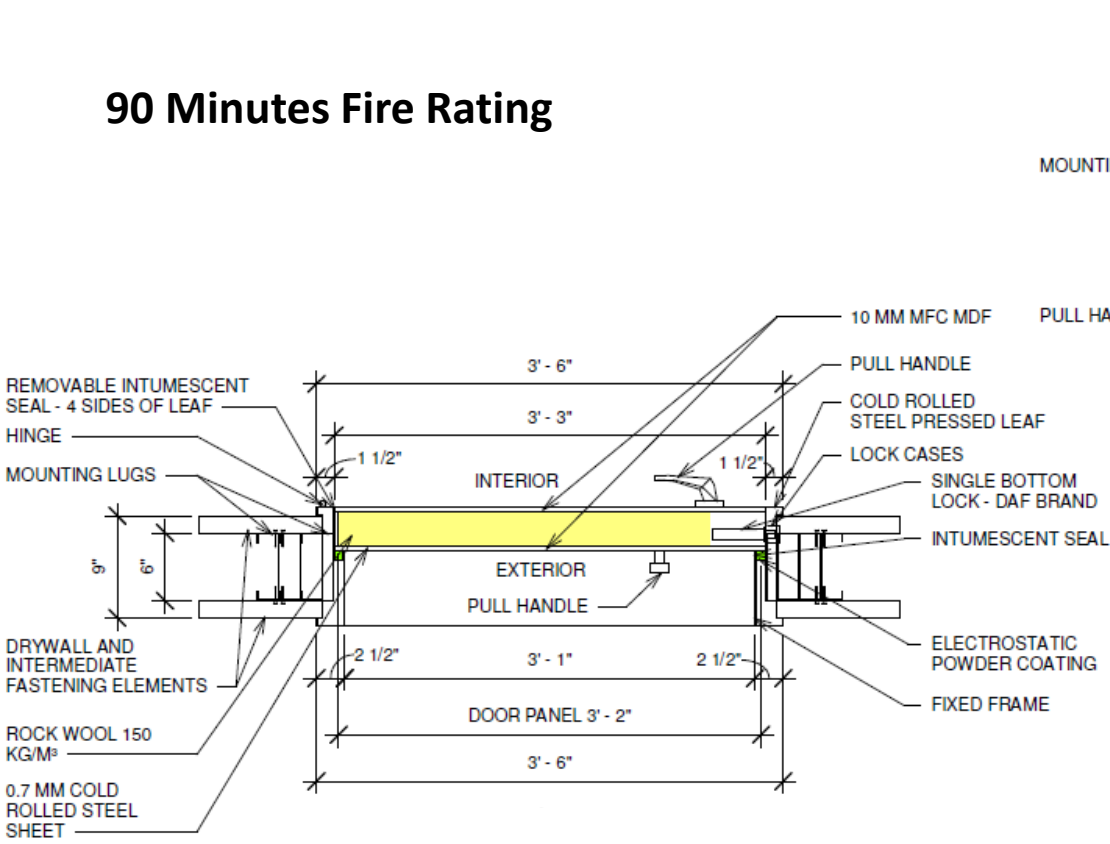

Cold Form Technologies Inc.

Suit Entrance Door - Specification

90 Minutes Fire Rating

Cold Form Technologies Inc.

Suit Entrance Door - Specification

ISOMETRIC VIEW

PLAN VIEW

ELEVATION VIEW

DETAIL

LEFT HAND (LH)

RIGHT HAND (RH)

SECTION