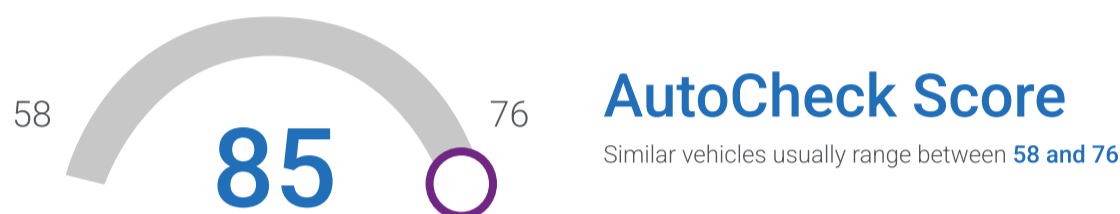

Experian AutoCheck Report

Report run: 06/17/2026 14:16:55 EDT

2012 Chevrolet Express 2500

Cargo 3D (6.0L V8 SPFI Natural Gas)

VIN:	1GCWGF8C8C1123324
Class:	Van - Fullsize
Country of Assembly:	United States
Vehicle Age:	14 year(s)
Estimated In Service:	05/04/2012
Last Reported Odometer:	10 (05/04/2012)

One Owner
AutoCheck
Vehicle Usage
Personal

Vehicle History at a Glance

State Title Brand CLEAN	Auction Brand / Issues NO ISSUE	Accident / Damage No Accidents or Damage Reported NO ISSUE
Open Recall Check NO OPEN RECALLS	Insurance Loss / Transfer NO ISSUE	Odometer Check Last reported odometer: 10 (05/04/2012) NO ISSUE
Certified Pre-Owned NO CPO INFO AVAILABLE	Service / Repair NO ISSUE	Additional History NO ISSUES REPORTED

This vehicle is eligible for Buyback Protection

Due to the vehicle's history showing no reported major state title brands. [Terms & Conditions](#)

[Learn More](#)