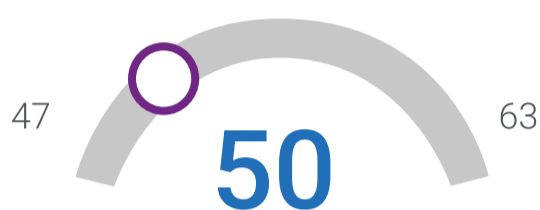

AutoCheck Score

Similar vehicles usually range between 47 and 63

Vehicle History at a Glance

State Title Brand CLEAN	Auction Brand / Issues NO ISSUE	Accident / Damage MINOR
Open Recall Check NO OPEN RECALLS	Insurance Loss / Transfer NO ISSUE	Odometer Check Last reported odometer: 171,509 (03/17/2026) NO ISSUE
Certified Pre-Owned NO CPO INFO AVAILABLE	Service / Repair 1 Service Record(s) Reported NO ISSUE	Additional History Lien Reported EVENTS REPORTED